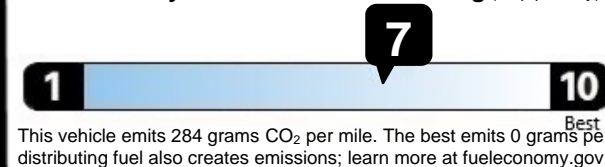

EPA DOT Fuel Economy and Environment

Gasoline Vehicle

Fuel Economy

31 MPG Small Wagons range from 24 to 118 MPG.
The best vehicle rates 141 MPGe.
28 city 36 highway
3.2 gallons per 100 miles

You save \$1,000
in fuel costs
over 5 years
compared to the
average new vehicle.

Annual fuel cost
\$1,300

Fuel Economy & Greenhouse Gas Rating (tailpipe only)

Smog Rating (tailpipe only)

Actual results will vary for many reasons, including driving conditions and how you drive and maintain your vehicle. The average new vehicle gets 27 MPG and costs \$7,500 to fuel over 5 years. Cost estimates are based on 15,000 miles per year at \$2.70 per gallon. MPGe is miles per gallon equivalent. Vehicle emissions are a significant cause of climate change and smog.