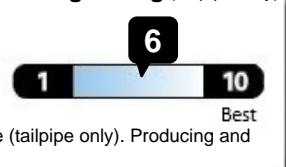

Smog Rating (tailpipe only)

Actual results will vary for many reasons, including driving conditions and how you drive and maintain your vehicle. The average new vehicle gets 27 MPG and costs $7,500 to fuel over 5 years. Cost estimates are based on 15,000 miles per year at $2.70 per gallon. MPGe is miles per gallon equivalent. Vehicle emissions are a significant cause of climate change and smog.

fuel economy.gov

Calculate personalized estimates and compare vehicles